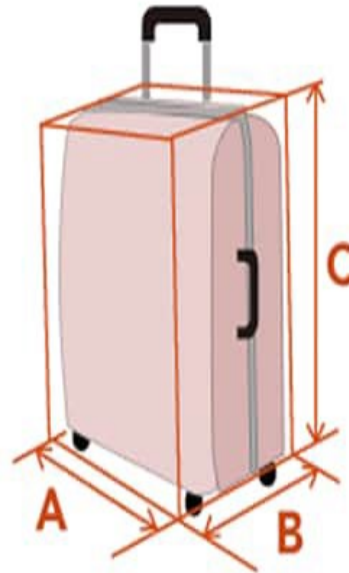

## Baggage Allowance

### Checked Baggage

Economy Class

2 pieces per person

23kg/50lbs each piece

Total outside dimensions  
(length + width + height)

$A + B + C \leq 203 \text{ cm}/70\text{in}$

- Including wheels and handle(s)

### Carry On Baggage

One bag per person

You may carry onboard one bag containing personal belongings (shopping bag, handbag, etc.) and one additional bag that meets the following conditions, with the total weight of both bags not to exceed 10kg (22lbs).

Size limits maximum 45 linear inches

(W: within 22in×H: within 16in×D: within 10in)

Maximum weight Within 10kg (22lbs)

Liquids may only be transported in containers with a maximum capacity of 100 ml. All containers must be packed in a plastic bag (max. 1 litre).